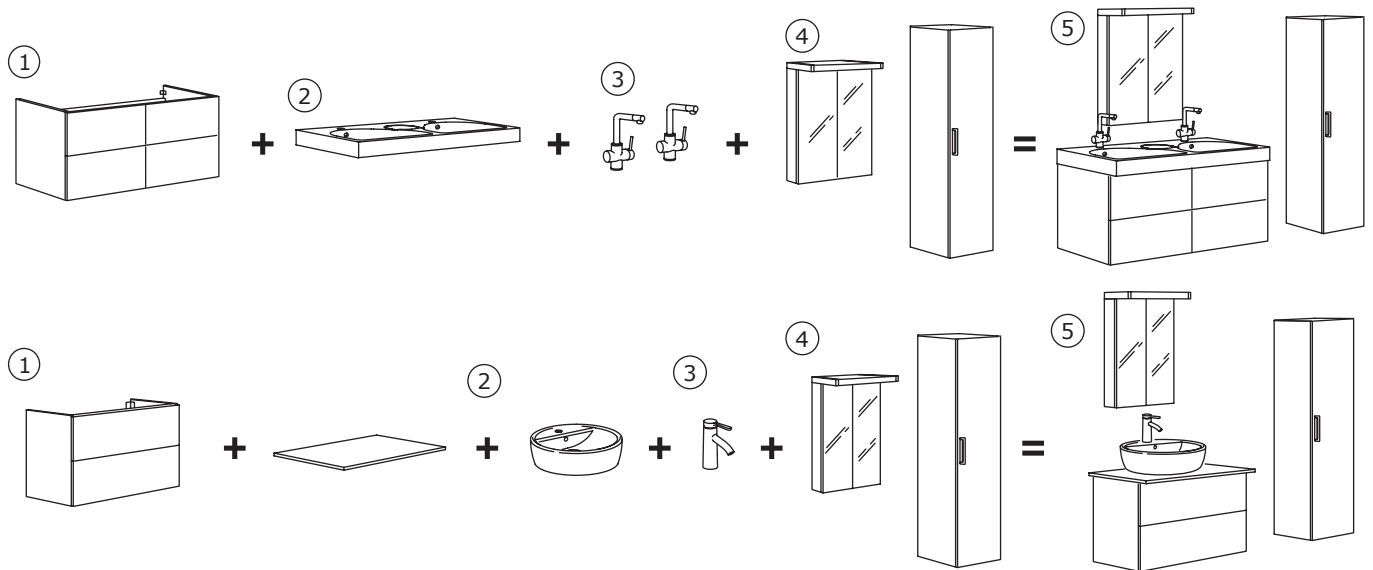

HOW TO CHOOSE

1. Start planning your bathroom by thinking about the wall space you have available for a wash-stand and wash-basin, since this is the centre of most bathroom activities. The GODMORGON series comprises wash-stands of different sizes and storage capacities.

After you have decided on the size of the wash-stand, you can choose between different colours and finishes and find the one that suits both your needs and style.

The wash-stands can be mounted to the wall with or without supporting legs.

The drawers in GODMORGON wash-stand are smooth running and pull out fully so you can easily see and reach what's inside. Pull-out stops prevent the drawers from being pulled out too far and falling, which is especially practical if you have children. Removable dividers inside the drawers let you organise all your small things.

2. IKEA wash-basins come in different sizes and materials. You can choose a single or double wash-basin, depending on your needs and space. The wash-basins are made of ceramic or crushed marble.

Ceramic wash-basins have a glazed finish and are easy to clean. They have excellent scratch resistance and are very durable.

Crushed marble is comprised mainly of crushed minerals with binding agents. Crushed marble wash-basins are smooth, durable and easy to clean.

All wash-basins come with a water trap and strainer. The water trap is flexible and can be connected to both washing machines and dish-washers.

3. You can find a wide selection of wash-basin mixer taps at IKEA. Choose your tap based on function and design.

All taps come with a strainer kit, with the exception of OLSKÄR. All taps at IKEA have a water-saving device that uses 50% less water but ensures that the water flow feels the same.

GRANSKÄR, DALSKÄR and ENSEN, VOXNAN, BROGRUND, ASPSKÄR, and HAMNSKÄR taps have a special function – a cold water start that helps you save energy. Usually, you turn on an ordinary tap by lifting the lever straight up, which releases both cold and hot water. But often, the hot water does not reach the entire way out and stops in the pipes. When you lift the lever straight up on a tap with a cold water start function, only cold water is released, which reduces any waste of hot water. To release the hot water, you lift the lever to the left.

4. Now it's time for you to choose what to put above and around your wash-basin: mirrors, mirror cabinets, high cabinets, high cabinets with mirror door, wall cabinets. The combination possibilities are endless. Make your choice based on your bathroom storage needs and space.