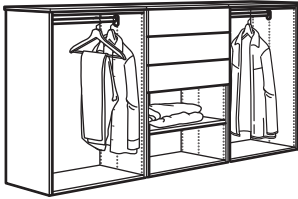

READY-MADE COMBINATIONS

Doors are included in the price but not shown in the illustration. You can choose to change the type of door in your combination. For help with this, please contact your local salesperson.

PLATSA combination, white.

Overall size: 240×57×123 cm

This combination Rp7.160.000 (692.521.18)

Shopping list

PLATSA frame 80×55×120 cm, white	203.862.61	3 pcs
LÄTTTHET leg adjustable, white	603.875.79	3 pcs
FONNES drawer front 80×20 cm, white	903.859.27	3 pcs
HJÄLPA drawer without front 80×55 cm, white	103.862.09	3 pcs
SANNIDAL door 40×120 cm, white	903.955.49	4 pcs
HJÄLPA hinge, 1-pack	403.875.75	12 pcs
HJÄLPA clothes rail 80×55 cm, white	403.874.53	2 pcs
HJÄLPA shelf 80×55 cm, white	403.862.55	1 pc
SPILDRA top 80×55 cm, white	603.875.84	3 pcs