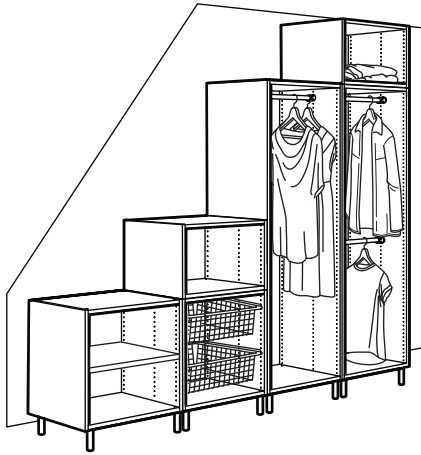

READY-MADE COMBINATIONS

Doors are included in the price but not shown in the illustration. You can choose to change the type of door in your combination. For help with this, please contact your local salesperson.

PLATSA combination, white.

Overall size: 240×57×231 cm

This combination Rp8.180.000 (492.419.46)

Shopping list

PLATSA frame 60×55×40 cm, white	803.874.89	2 pcs
PLATSA frame 60×55×60 cm, white	303.874.82	2 pcs
PLATSA frame 60×55×180 cm, white	003.874.88	2 pcs
LÄTTTHET leg 11 cm, white/metal 4-pack	203.955.95	4 pcs
FONNES door 60×40 cm, white	703.875.12	2 pcs
FONNES door 60×60 cm, white	303.875.14	2 pcs
FONNES door 60×180 cm, white	803.874.94	2 pcs
HJÄLPA hinge, 1-pack	403.875.75	16 pcs
HJÄLPA shelf 60×55 cm, white	303.862.51	1 pc
HJÄLPA clothes rail 60×55 cm, white	803.874.51	3 pcs
HJÄLPA pull-out rail for basket 55 cm, white 2-pack	703.874.61	2 pcs
HJÄLPA wire basket 60×55 cm, white	903.874.98	2 pcs
SPILDRA top 60×55 cm, white	203.874.73	2 pcs