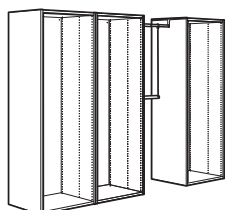

55 cm DEEP FRAMES

PLATSA frame, white.

60×55×40 cm	803.874.89	Rp 550.000
60×55×60 cm	303.874.82	Rp 650.000
60×55×120 cm	603.862.59	Rp 950.000
60×55×180 cm	003.874.88	Rp 1.200.000
80×55×40 cm	903.875.06	Rp 700.000
80×55×60 cm	603.874.85	Rp 800.000
80×55×120 cm	203.862.61	Rp 1.100.000
80×55×180 cm	403.875.04	Rp 1.300.000

LÄTTHET suspension rail for wall attachment

LÄTTHET suspension rail 60	803.863.76	Rp 120.000
LÄTTHET suspension rail 80	003.862.62	Rp 140.000

HOW TO COMBINE FRAMES

Frames in the PLATSA series can be combined in different ways to suit your storage needs. Check out these popular combinations and browse more on IKEA.co.id.