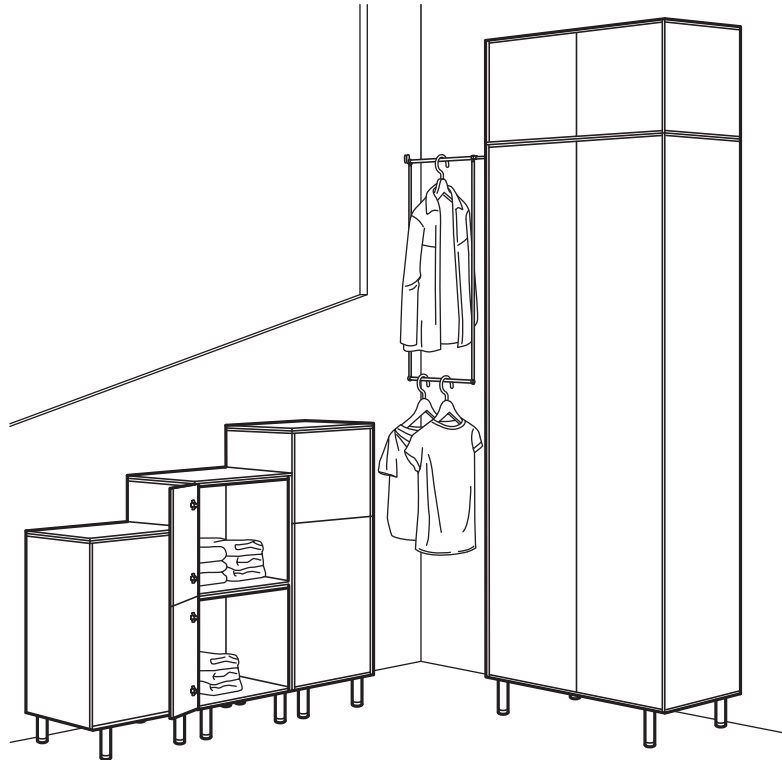

BUYING GUIDE

PLATSA

Storage system

SAFETY

This furniture must be fixed to the wall. Different wall materials require different types of fixing devices.

Use fixing devices suitable for the walls in your home, sold separately.

If you stack several PLATSA frames on top of each other, you need to secure the frames placed at 3 metres or above to the wall using LÄTTHET suspension rail, sold separately.

CARE AND CLEANING

Wipe clean with a cloth dampened in a mild cleaner. Then dry with a clean, dry cloth.

ASSEMBLY

IMPORTANT: 2 persons are required to assemble this furniture safely.

With the PLATSA series you can create storage solutions for both small and large spaces. The foundation consists of open, lightweight frames that you can combine as you like. You can build high or low. Under a sloping ceiling or along an entire wall. Then you easily add doors, shelves, wire baskets and hooks as needed. If your needs change, you can easily rebuild or complete with new features.