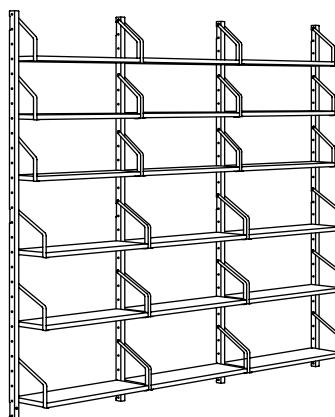

STORAGE COMBINATIONS

SVALNÄS wall-mounted shelf combination, bamboo.

Overall size: 86×25×176 cm.

This combination (491.844.32) Rp1.750.000

SVALNÄS shelf 81×15 cm, bamboo	503.228.66	2 pcs
SVALNÄS shelf 81×25 cm, bamboo	003.228.64	2 pcs
SVALNÄS wall upright 176 cm, bamboo	903.228.50	2 pcs

SVALNÄS wall-mounted shelf combination, bamboo.

Overall size: 193×25×176 cm.

This combination (091.844.34) Rp6.100.000

SVALNÄS shelf 61×15 cm, bamboo	203.228.63	9 pcs
SVALNÄS shelf 61×25 cm, bamboo	703.228.65	9 pcs
SVALNÄS wall upright 176 cm, bamboo	903.228.50	4 pcs

SVALNÄS wall-mounted storage combination, bamboo/white.

Overall size: 130×35×176 cm

This combination (191.844.38) Rp5.525.000

SVALNÄS shelf 61×15 cm, bamboo	203.228.63	4 pcs
SVALNÄS shelf 61×25 cm, bamboo	703.228.65	4 pcs
SVALNÄS cabinet with 2 doors 61×35 cm, bamboo/white	203.229.00	2 pcs
SVALNÄS wall upright 176 cm, bamboo	903.228.50	3 pcs