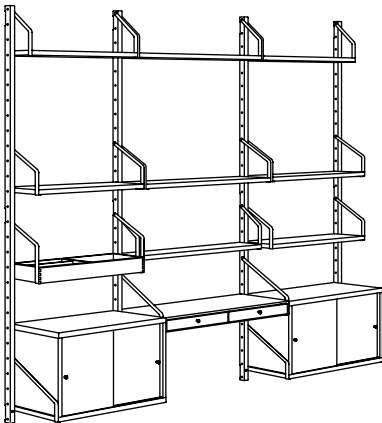

SVALNÄS wall-mounted storage combination, bamboo/white.

Overall size: 297×35×176 cm.

This combination (391.844.42) Rp10.275.000

SVALNÄS shelf 61×15 cm, bamboo	203.228.63	4 pcs
SVALNÄS shelf 61×25 cm, bamboo	703.228.65	4 pcs
SVALNÄS shelf 81×15 cm, bamboo	503.228.66	4 pcs
SVALNÄS shelf 81×25 cm, bamboo	003.228.64	8 pcs
SVALNÄS cabinet with 2 doors 61×35 cm, bamboo/white	203.229.00	2 pcs
SVALNÄS wall upright 176 cm, bamboo	903.228.50	5 pcs

WORKSPACE COMBINATIONS

SVALNÄS wall-mounted workspace combination, bamboo.

Overall size: 86×35×176 cm.

This combination (291.844.47) Rp2.450.000

SVALNÄS shelf 81×15 cm, bamboo	503.228.66	2 pcs
SVALNÄS shelf 81×25 cm, bamboo	003.228.64	1 pc
SVALNÄS desk space with 2 drawers, 81×35 cm, bamboo	603.228.75	1 pc
SVALNÄS wall upright 176 cm, bamboo	903.228.50	2 pcs

SVALNÄS wall-mounted workspace combination, bamboo/white.

Overall size: 150×35×176 cm

This combination (491.844.51) Rp4.975.000

SVALNÄS shelf 61×15 cm, bamboo	203.228.63	1 pc
SVALNÄS shelf 61×25 cm, bamboo	703.228.65	1 pc
SVALNÄS shelf 81×15 cm, bamboo	503.228.66	1 pc
SVALNÄS shelf 81×25 cm, bamboo	003.228.64	2 pcs
SVALNÄS shelf with storage 61×25 bamboo	103.228.92	1 pc
SVALNÄS cabinet with 2 doors 61×35 cm, bamboo/white	203.229.00	1 pc
SVALNÄS desk space with 2 drawers, 81×35 cm, bamboo	603.228.75	1 pc
SVALNÄS wall upright 176 cm, bamboo	903.228.50	3 pcs