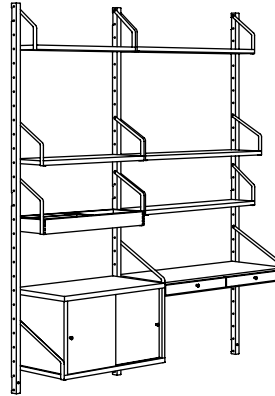

SVALNÄS wall-mounted storage combination, bamboo/white.

Overall size: 297×35×176 cm.

This combination (391.844.42) Rp10.275.000

SVALNÄS shelf 61×15 cm, bamboo	203.228.63	4 pcs
SVALNÄS shelf 61×25 cm, bamboo	703.228.65	4 pcs
SVALNÄS shelf 81×15 cm, bamboo	503.228.66	4 pcs
SVALNÄS shelf 81×25 cm, bamboo	003.228.64	8 pcs
SVALNÄS cabinet with 2 doors 61×35 cm, bamboo/white	203.229.00	2 pcs
SVALNÄS wall upright 176 cm, bamboo	903.228.50	5 pcs

WORKSPACE COMBINATIONS

SVALNÄS wall-mounted workspace combination, bamboo.

Overall size: 86×35×176 cm.

This combination (291.844.47) Rp2.450.000

SVALNÄS shelf 81×15 cm, bamboo	503.228.66	2 pcs
SVALNÄS shelf 81×25 cm, bamboo	003.228.64	1 pc
SVALNÄS desk space with 2 drawers, 81×35 cm, bamboo	603.228.75	1 pc
SVALNÄS wall upright 176 cm, bamboo	903.228.50	2 pcs

SVALNÄS wall-mounted workspace combination, bamboo/white.

Overall size: 150×35×176 cm

This combination (491.844.51) Rp4.975.000

SVALNÄS shelf 61×15 cm, bamboo	203.228.63	1 pc
SVALNÄS shelf 61×25 cm, bamboo	703.228.65	1 pc
SVALNÄS shelf 81×15 cm, bamboo	503.228.66	1 pc
SVALNÄS shelf 81×25 cm, bamboo	003.228.64	2 pcs
SVALNÄS shelf with storage 61×25 bamboo	103.228.92	1 pc
SVALNÄS cabinet with 2 doors 61×35 cm, bamboo/white	203.229.00	1 pc
SVALNÄS desk space with 2 drawers, 81×35 cm, bamboo	603.228.75	1 pc
SVALNÄS wall upright 176 cm, bamboo	903.228.50	3 pcs