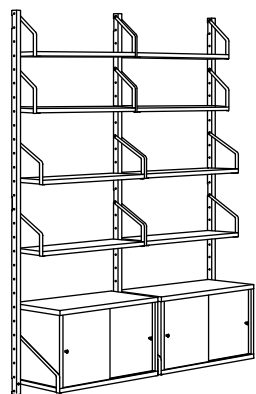

Build your own storage

The idea with SVALNÄS wall-mounted storage system is that it can look like almost anything. It all depends on what you use it for. Clothing and shoes in the hallway. The TV in the living room. A workstation with a charging pad for smartphones, shelves for binders – and maybe a mix of hidden and open storage. No problem. Thanks to the smart platform solution, you can easily build your own combination. And as a bonus, SVALNÄS is made from durable and renewable bamboo!

STORAGE COMBINATIONS

SVALNÄS wall-mounted shelf combination, bamboo.

Overall size: 86×25×176 cm.

This combination (491.844.32) Rp1.750.000

SVALNÄS shelf 81×15 cm, bamboo	503.228.66	2 pcs
SVALNÄS shelf 81×25 cm, bamboo	003.228.64	2 pcs
SVALNÄS wall upright 176 cm, bamboo	903.228.50	2 pcs

SVALNÄS wall-mounted shelf combination, bamboo.

Overall size: 193×25×176 cm.

This combination (091.844.34) Rp6.100.000

SVALNÄS shelf 61×15 cm, bamboo	203.228.63	9 pcs
SVALNÄS shelf 61×25 cm, bamboo	703.228.65	9 pcs
SVALNÄS wall upright 176 cm, bamboo	903.228.50	4 pcs

SVALNÄS wall-mounted storage combination, bamboo/white.

Overall size: 130×35×176 cm

This combination (191.844.38) Rp5.525.000

SVALNÄS shelf 61×15 cm, bamboo	203.228.63	4 pcs
SVALNÄS shelf 61×25 cm, bamboo	703.228.65	4 pcs
SVALNÄS cabinet with 2 doors 61×35 cm, bamboo/white	203.229.00	2 pcs
SVALNÄS wall upright 176 cm, bamboo	903.228.50	3 pcs