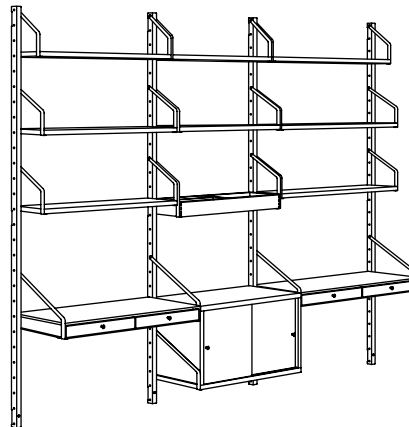

WORKSPACE COMBINATIONS

SVALNÄS wall-mounted workspace combination, bamboo.

Overall size: 86×35×176 cm.

This combination (291.844.47) Rp2.450.000

SVALNÄS shelf 81×15 cm, bamboo	503.228.66	2 pcs
SVALNÄS shelf 81×25 cm, bamboo	003.228.64	1 pc
SVALNÄS desk space with 2 drawers, 81×35 cm, bamboo	603.228.75	1 pc
SVALNÄS wall upright 176 cm, bamboo	903.228.50	2 pcs

SVALNÄS wall-mounted workspace combination, bamboo/white.

Overall size: 150×35×176 cm

This combination (491.844.51) Rp4.975.000

SVALNÄS shelf 61×15 cm, bamboo	203.228.63	1 pc
SVALNÄS shelf 61×25 cm, bamboo	703.228.65	1 pc
SVALNÄS shelf 81×15 cm, bamboo	503.228.66	1 pc
SVALNÄS shelf 81×25 cm, bamboo	003.228.64	2 pcs
SVALNÄS shelf with storage 61×25 bamboo	103.228.92	1 pc
SVALNÄS cabinet with 2 doors 61×35 cm, bamboo/white	203.229.00	1 pc
SVALNÄS desk space with 2 drawers, 81×35 cm, bamboo	603.228.75	1 pc
SVALNÄS wall upright 176 cm, bamboo	903.228.50	3 pcs

SVALNÄS wall-mounted workspace combination, bamboo/white.

Overall size: 213×35×176 cm.

This combination (891.844.54) Rp7.400.000

SVALNÄS shelf 61×15 cm, bamboo	203.228.63	2 pcs
SVALNÄS shelf 61×25 cm, bamboo	703.228.65	3 pcs
SVALNÄS shelf 81×15 cm, bamboo	503.228.66	2 pcs
SVALNÄS shelf 81×25 cm, bamboo	003.228.64	1 pc
SVALNÄS shelf with storage 61×25, bamboo	103.228.92	1 pc
SVALNÄS cabinet with 2 doors 61×35 cm, bamboo/white	203.229.00	2 pcs
SVALNÄS desk space with 2 drawers, 81×35 cm, bamboo	603.228.75	1 pc
SVALNÄS wall upright 176, bamboo	903.228.50	4 pcs