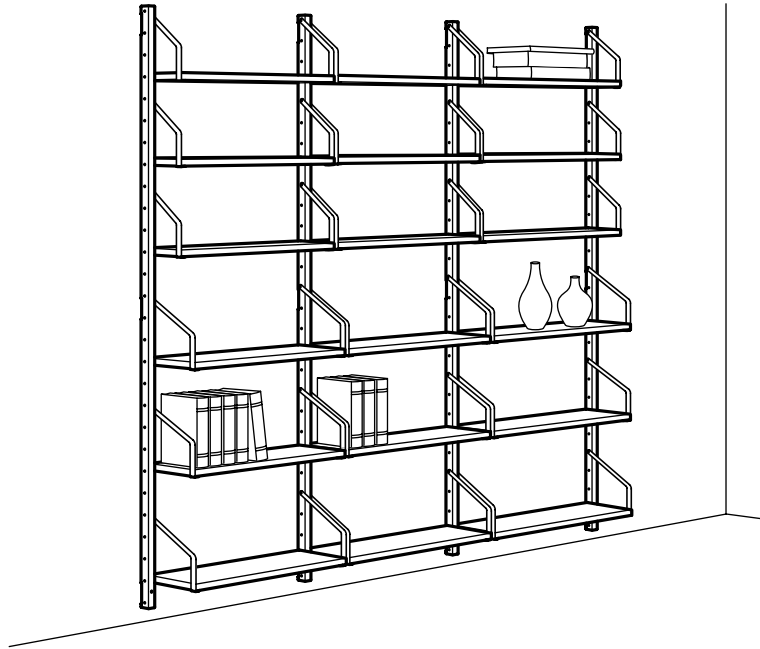

BUYING GUIDE

SVALNÄS

wall-mounted storage system

GOOD TO KNOW

Made of bamboo, which is an easy-care and hardwearing natural material.

SAFETY

The included metal washers must be used when securing the post to the wall. Different wall materials require different types of fixing devices. Use fixing devices suitable for the walls in your home (not included).

Build your own storage

The idea with SVALNÄS wall-mounted storage system is that it can look like almost anything. It all depends on what you use it for. Clothing and shoes in the hallway. The TV in the living room. A workstation with a charging pad for smartphones, shelves for binders – and maybe a mix of hidden and open storage. No problem. Thanks to the smart platform solution, you can easily build your own combination. And as a bonus, SVALNÄS is made from durable and renewable bamboo!

STORAGE COMBINATIONS

SVALNÄS wall-mounted shelf combination, bamboo.

Overall size: 86×25×176 cm.

This combination (491.844.32) Rp1.750.000

SVALNÄS shelf 81×15 cm, bamboo	503.228.66	2 pcs
SVALNÄS shelf 81×25 cm, bamboo	003.228.64	2 pcs
SVALNÄS wall upright 176 cm, bamboo	903.228.50	2 pcs