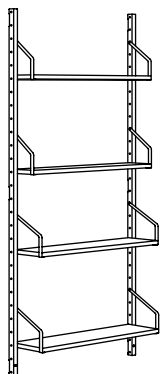

BUYING GUIDE

SVALNÄS

wall-mounted storage system

GOOD TO KNOW

Made of bamboo, which is an easy-care and hardwearing natural material.

SAFETY

The included metal washers must be used when securing the post to the wall. Different wall materials require different types of fixing devices. Use fixing devices suitable for the walls in your home (not included).

Build your own storage

The idea with SVALNÄS wall-mounted storage system is that it can look like almost anything. It all depends on what you use it for. Clothing and shoes in the hallway. The TV in the living room. A workstation with a charging pad for smartphones, shelves for binders – and maybe a mix of hidden and open storage. No problem. Thanks to the smart platform solution, you can easily build your own combination. And as a bonus, SVALNÄS is made from durable and renewable bamboo!

STORAGE COMBINATIONS

SVALNÄS wall-mounted shelf combination, bamboo.

Overall size: 86×25×176 cm.

This combination (491.844.32) Rp1.750.000

SVALNÄS shelf 81×15 cm, bamboo	503.228.66	2 pcs
SVALNÄS shelf 81×25 cm, bamboo	003.228.64	2 pcs
SVALNÄS wall upright 176 cm, bamboo	903.228.50	2 pcs