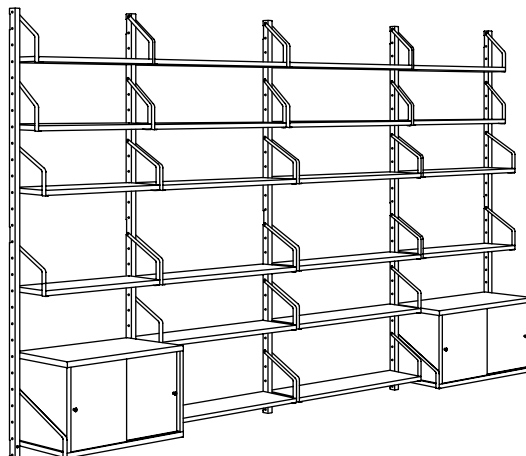

STORAGE COMBINATIONS

SVALNÄS wall-mounted shelf combination, bamboo.

Overall size: 86×25×176 cm.

This combination (491.844.32) Rp1.750.000

SVALNÄS shelf 81×15 cm, bamboo	503.228.66	2 pcs
SVALNÄS shelf 81×25 cm, bamboo	003.228.64	2 pcs
SVALNÄS wall upright 176 cm, bamboo	903.228.50	2 pcs

SVALNÄS wall-mounted shelf combination, bamboo.

Overall size: 193×25×176 cm.

This combination (091.844.34) Rp6.100.000

SVALNÄS shelf 61×15 cm, bamboo	203.228.63	9 pcs
SVALNÄS shelf 61×25 cm, bamboo	703.228.65	9 pcs
SVALNÄS wall upright 176 cm, bamboo	903.228.50	4 pcs

SVALNÄS wall-mounted storage combination, bamboo/white.

Overall size: 130×35×176 cm

This combination (191.844.38) Rp5.525.000

SVALNÄS shelf 61×15 cm, bamboo	203.228.63	4 pcs
SVALNÄS shelf 61×25 cm, bamboo	703.228.65	4 pcs
SVALNÄS cabinet with 2 doors 61×35 cm, bamboo/white	203.229.00	2 pcs
SVALNÄS wall upright 176 cm, bamboo	903.228.50	3 pcs

SVALNÄS wall-mounted storage combination, bamboo/white.

Overall size: 297×35×176 cm.

This combination (391.844.42) Rp10.275.000

SVALNÄS shelf 61×15 cm, bamboo	203.228.63	4 pcs
SVALNÄS shelf 61×25 cm, bamboo	703.228.65	4 pcs
SVALNÄS shelf 81×15 cm, bamboo	503.228.66	4 pcs
SVALNÄS shelf 81×25 cm, bamboo	003.228.64	8 pcs
SVALNÄS cabinet with 2 doors 61×35 cm, bamboo/white	203.229.00	2 pcs
SVALNÄS wall upright 176 cm, bamboo	903.228.50	5 pcs