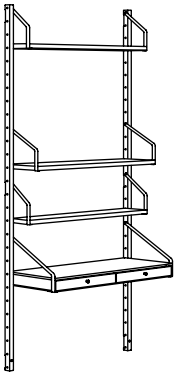

WORKSPACE COMBINATIONS

SVALNÄS wall-mounted workspace combination, bamboo.

Overall size: 86×35×176 cm.

This combination (291.844.47) Rp2.450.000

SVALNÄS shelf 81×15 cm, bamboo	503.228.66	2 pcs
SVALNÄS shelf 81×25 cm, bamboo	003.228.64	1 pc
SVALNÄS desk space with 2 drawers, 81×35 cm, bamboo	603.228.75	1 pc
SVALNÄS wall upright 176 cm, bamboo	903.228.50	2 pcs