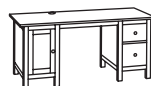

Desk 155×65 cm. Cable shelf under the table top; keep sockets and cables out of sight and the work surface uncluttered. Adjustable shelf in the cabinet provides space for a computer; adjust according to need. Adjustable file frame in lower drawer; can be adjusted to A4 or letter size papers. May be completed with HEMNES add-on unit for desk.

Black-brown	503.542.06	Rp4.999.000
White stain	303.542.07	Rp4.999.000