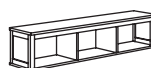

Wall/bridging shelf 149×37 cm. Max load 30kg. Solid wood; gives a natural feel. The wall/bridging shelf connects two sections and provides space for a large flat screen TV; can also be hung separately on the wall.

Black-brown	103.529.02	Rp2.000.000
Light brown	903.529.03	Rp2.000.000
White stain	703.529.04	Rp2.000.000