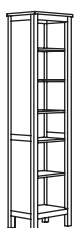

# ALL PARTS AND PRICES

**Cabinet with panel/glass-door** 49×197 cm. Max load/shelf 15kg. The door can be mounted to the left or right; choose what fits your space best. 4 adjustable shelves; adjust spacing according to need. 1 fixed shelf for high stability. Bottom shelf is removable; hide multiple sockets, etc underneath. Door with integrated damper for silent and soft closing.

Black-brown	303.528.78	Rp <b>4.999.000</b>
Light brown	003.528.70	Rp <b>4.999.000</b>
White stain	903.528.75	Rp <b>4.999.000</b>

**Glass door cabinet with 3 drawers** 90×197 cm. Max load/shelf 30kg. Solid wood; gives a natural feel. 3 adjustable shelves; adjust spacing according to need. Doors with integrated damper and for silent and soft closing. Adjustable feet; stands steady also on an uneven floor. 1 small drawer makes it easy to organize pens, cutlery, etc. 2 large drawers for hidden, dust-free storage of games, accessories, an extra quilt, etc. The concealed drawer runners ensure that drawers run smoothly even when heavily loaded.

**Cabinet with 2 doors,** 99×130 cm.

Black-brown	603.631.87	Rp <b>2.999.000</b>
Light brown	203.631.89	Rp <b>2.999.000</b>
White stain	803.631.91	Rp <b>2.999.000</b>

**Bookcase** 49×197 cm. Solid wood; gives a natural feel. 4 adjustable shelves; adjust spacing according to need. 1 fixed shelf for high stability. Bottom shelf is removable; hide multiple sockets, etc underneath. Adjustable feet; stands steady also on an uneven floor.