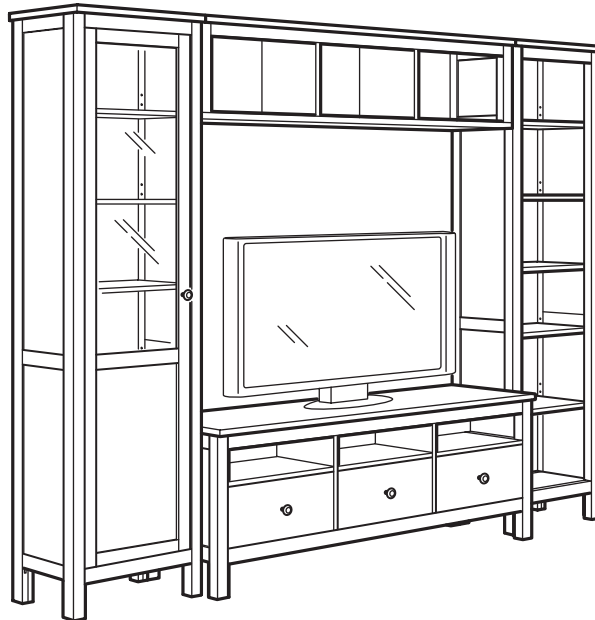

HEMNES

DESIGN

Carina Bengs

CARE INSTRUCTION

Wipe clean with a cloth dampened in a mild cleaner. Wipe dry with a clean cloth.

GOOD TO KNOW

Be sure to follow the instructions in the manual for charging electronic equipment. We recommend that you switch off the power supply when leaving electronic equipment unattended for a longer period. The material in this product may be recyclable. Please check the recycling rules in your community and if recycling facilities exist in your area.

SAFETY

Different wall materials require different types of fixing devices. Use fixing devices suitable for the walls in your home (not included).

Living room and workplace in the same style

In the HEMNES series you'll find everything you need to make your living room pleasant and practical – and even create a workplace for productive work, too. Choose between tables, bookcases, glass-door cabinets, TV benches, and desks. Many with smart solutions that help you organise just about everything – from cords to cutlery, binders and knick-knacks. All pieces in the HEMNES series share the same genuine solid wood and timeless design, so it's easy to coordinate pieces and make a matching workplace that looks great in your living room – or anywhere in your home.

Beautiful in a natural way

There is something special about HEMNES – and one important reason is that all the furniture in the series is made of solid wood. Wood is a natural material that ages beautifully and is both durable and renewable. That's very important of course, but the feeling it gives is just as important; the solid wood gives character and natural beauty to the furniture. That will make you want to live with it in your home for a long time – and it will become more beautiful and more personal for every passing year.

All the products (shown here) may not be available at the store. Please contact the staff or look at www.IKEA.co.id for more information. For more detailed product information, see the price tag and the Internet. All units require assembly. IKEA Indonesia reserves the right to adjust our prices, to correct price errors or misprints according to any changes beyond our responsible control. IKEA Indonesia tries to ensure that all information stated is correct at the time of publishing.