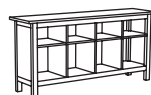

Console table 159×40 cm. Max load/shelf 15kg. Solid wood; gives a natural feel. 8 compartments in two different sizes; convenient storage for books, magazines, accessories, etc. Can be placed behind a sofa, along a wall, or be used as a room divider.

Black-brown	003.530.06	Rp2.999.000
Light brown	503.530.04	Rp2.999.000
White stain	603.530.08	Rp2.999.000